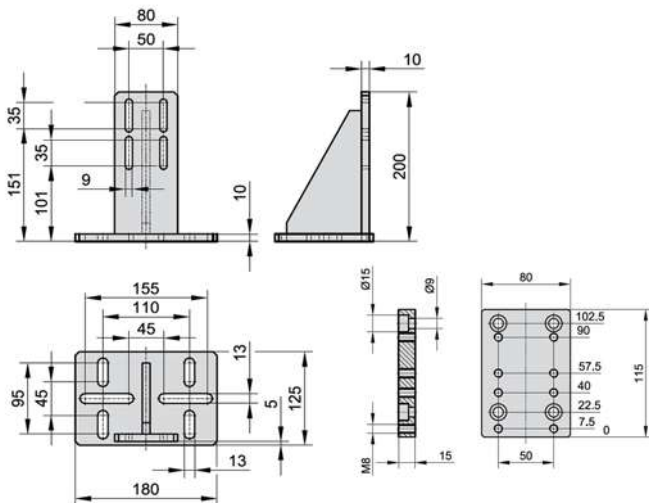

- 2299.510 Mounting bracket Drop sections
- 2299.520 Mounting bracket set
- 2299.511 Distance to mount 2299.510

2299.510

2299.520

2299.510
Distance for fastening
element with height
adjustment system.

Distance for 2299.510
delivers in pairs

2299.511

2299.511
Fastening element without
height adjustment
Delivers in pairs

Fastening screws are not
included in scope of delivery

2299.540 Quick clamp for tray system
 2299.530 Universal angel bracket

2299.540

2299.541

Quick clamp for tray
 2299.540 20mm edge
 2299.451 50 mm edge

2299.530

Universal bracket for mounting in an arbitrary Mode for 2299.001 , 2299.002

Fastening screws are not included.