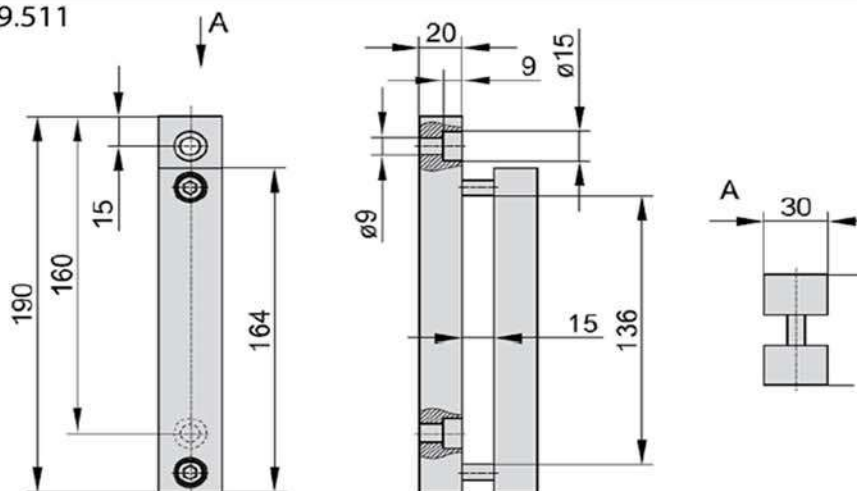

- 2299.510 Mounting bracket Drop sections
- 2299.520 Mounting bracket set
- 2299.511 Distance to mount 2299.510

2299.510

2299.520

2299.510
Distance for fastening
element with height
adjustment system.

Distance for 2299.510
delivers in pairs

2299.511

2299.511
Fastening element without
height adjustment
Delivers in pairs

Fastening screws are not
included in scope of delivery

2299.540 Quick clamp for tray system
 2299.530 Universal angel bracket

2299.540

2299.541

Quick clamp for tray
 2299.540 20mm edge
 2299.451 50 mm edge

2299.530

Universal bracket for mounting in an arbitrary Mode for 2299.001 , 2299.002

Fastening screws are not included.