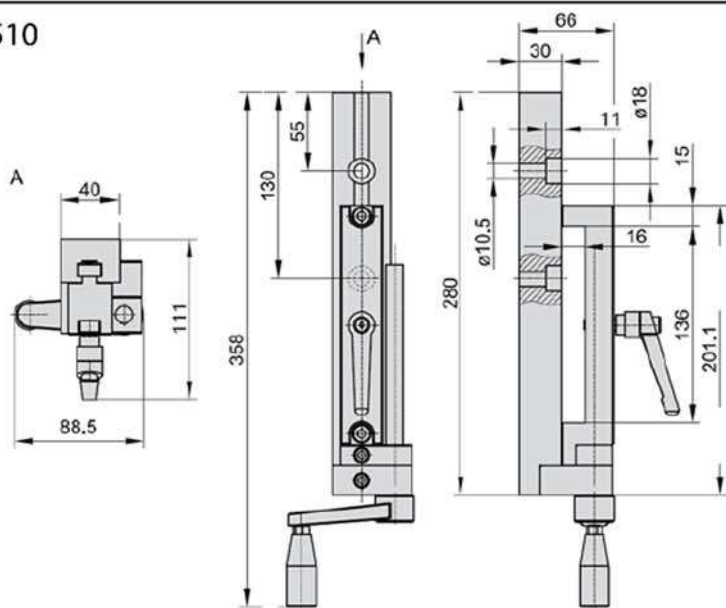

- 2299.510 Mounting bracket Drop sections
- 2299.520 Mounting bracket set
- 2299.511 Distance to mount 2299.510

2299.510

2299.520

2299.510
Distance for fastening
element with height
adjustment system.

Distance for 2299.510
delivers in pairs

2299.511

2299.511
Fastening element without
height adjustment
Delivers in pairs

Fastening screws are not
included in scope of delivery

2299.540 Quick clamp for tray system
 2299.530 Universal angel bracket

2299.540

2299.541

Quick clamp for tray
 2299.540 20mm edge
 2299.451 50 mm edge

2299.530

Universal bracket for mounting in an arbitrary Mode for 2299.001 , 2299.002

Fastening screws are not included.