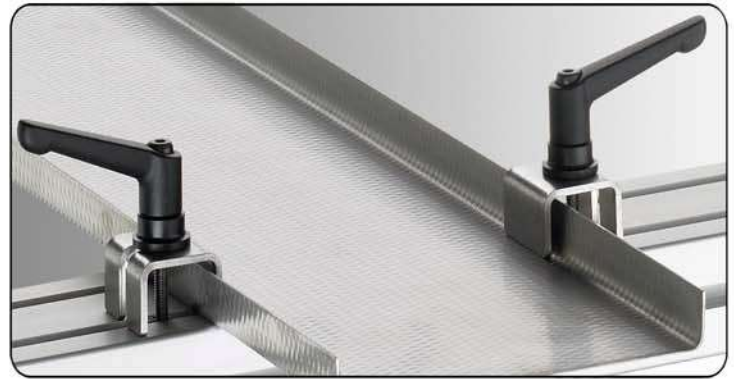

2299.511

2299.511
Fastening element without
height adjustment
Delivers in pairs

Fastening screws are not
included in scope of delivery

2299.540 Quick clamp for tray system
 2299.530 Universal angel bracket

2299.540

2299.541

Quick clamp for tray
 2299.540 20mm edge
 2299.451 50 mm edge

2299.530

Universal bracket for mounting in an arbitrary Mode for 2299.001 , 2299.002

Fastening screws are not included.