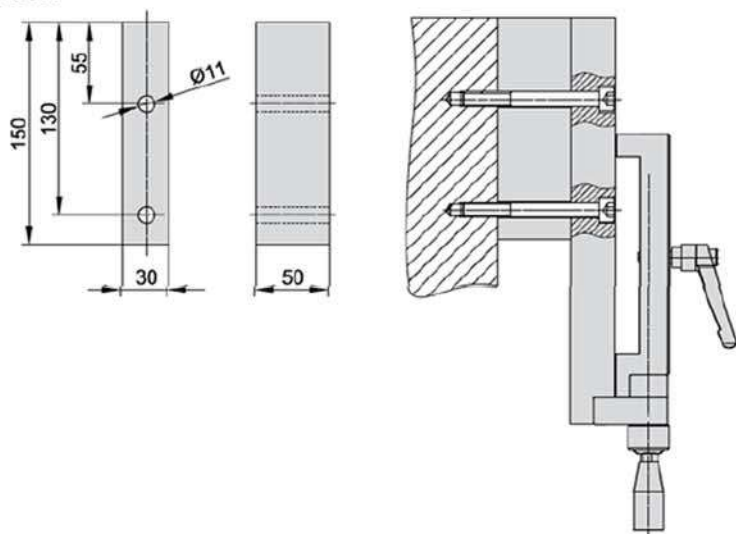

- 2299.510 Mounting bracket Drop sections
- 2299.520 Mounting bracket set
- 2299.511 Distance to mount 2299.510

2299.510

2299.520

2299.510
Distance for fastening
element with height
adjustment system.

Distance for 2299.510
delivers in pairs

2299.511

2299.511
Fastening element without
height adjustment
Delivers in pairs

Fastening screws are not
included in scope of delivery

2299.540 Quick clamp for tray system
 2299.530 Universal angel bracket

2299.540

2299.541

Quick clamp for tray
 2299.540 20mm edge
 2299.451 50 mm edge

2299.530

Universal bracket for mounting in an arbitrary Mode for 2299.001 , 2299.002

Fastening screws are not included.