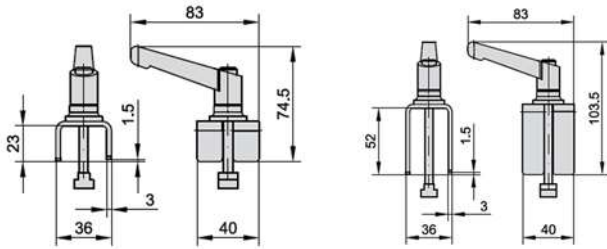

- 2299.510 Mounting bracket Drop sections
- 2299.520 Mounting bracket set
- 2299.511 Distance to mount 2299.510

2299.510

2299.520

2299.510
Distance for fastening
element with height
adjustment system.

Distance for 2299.510
delivers in pairs

2299.511

2299.511
Fastening element without
height adjustment
Delivers in pairs

Fastening screws are not
included in scope of delivery

2299.540 Quick clamp for tray system
 2299.530 Universal angel bracket

2299.540

2299.541

Quick clamp for tray
 2299.540 20mm edge
 2299.451 50 mm edge

2299.530

Universal bracket for mounting in an arbitrary Mode for 2299.001 , 2299.002

Fastening screws are not included.