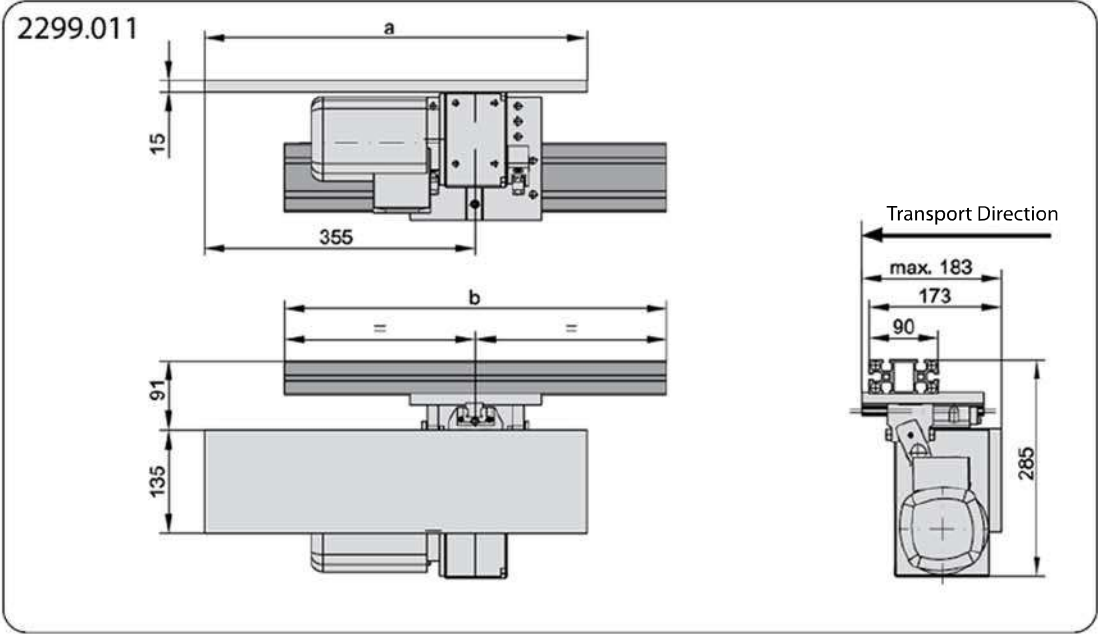

2299.001

Note :

2299.002

Note :

2299.011 Vertical meters with Alu-profile and mounting plate
 2299.012 Horizontal Feeder with Alu-profile and mounting plate

Note :

b	500	600	700	800	900	1000	1100	1200	Ordering Example
a	● ● ● ● ● ● ● ●								Transporter =2299
500									Typ = 011
									b= 800 mm = 800
									a= 500 mm = 0500
									Order nr: = 2299.011.800.0500

b	500	600	700	800	900	1000	1100	1200	Ordering Example
a	● ● ● ● ● ● ● ●								Transporter =2299
500									Typ = 012
									b= 800 mm = 800
									a= 500 mm = 0500
									Order nr: = 2299.012.800.0500