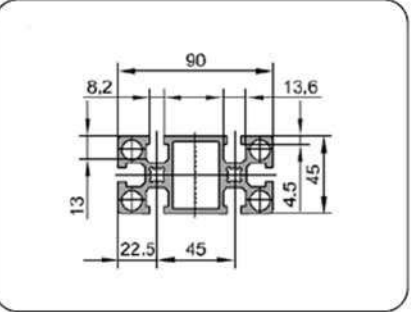

2299.001

Note :

2299.002

Note :

2299.011 Vertical meters with Alu-profile and mounting plate
 2299.012 Horizontal Feeder with Alu-profile and mounting plate

Note :

b	500	600	700	800	900	1000	1100	1200	Ordering Example
a	● ● ● ● ● ● ● ●								Transporter =2299
500									Typ = 011
									b= 800 mm = 800
									a= 500 mm = 0500
									Order nr: = 2299.011.800.0500

b	500	600	700	800	900	1000	1100	1200	Ordering Example
a	● ● ● ● ● ● ● ●								Transporter =2299
500									Typ = 012
									b= 800 mm = 800
									a= 500 mm = 0500
									Order nr: = 2299.012.800.0500