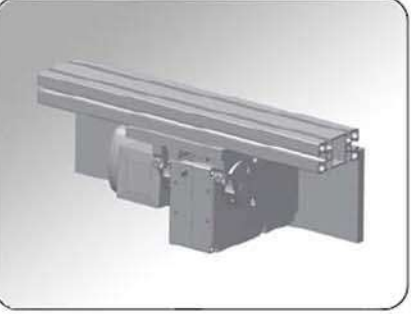

2299.001

Note :

2299.002

Note :

2299.011 Vertical meters with Alu-profile and mounting plate
 2299.012 Horizontal Feeder with Alu-profile and mounting plate

Note :

b	500	600	700	800	900	1000	1100	1200	Ordering Example
a	● ● ● ● ● ● ● ●								Transporter =2299
500									Typ = 011
									b= 800 mm = 800
									a= 500 mm = 0500
									Order nr: = 2299.011.800.0500

b	500	600	700	800	900	1000	1100	1200	Ordering Example
a	● ● ● ● ● ● ● ●								Transporter =2299
500									Typ = 012
									b= 800 mm = 800
									a= 500 mm = 0500
									Order nr: = 2299.012.800.0500