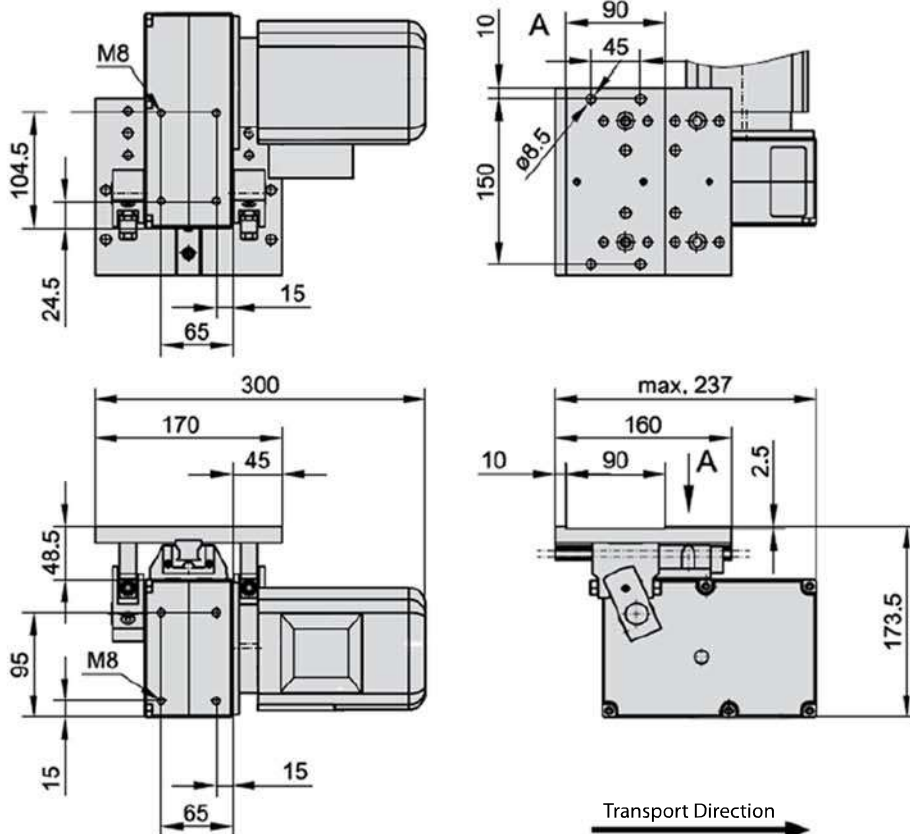

2299.001

Note :

2299.002

Note :

2299.011 Vertical meters with Alu-profile and mounting plate
 2299.012 Horizontal Feeder with Alu-profile and mounting plate

Note :

b	500	600	700	800	900	1000	1100	1200	Ordering Example
a	● ● ● ● ● ● ● ●								Transporter =2299
500									Typ = 011
									b= 800 mm = 800
									a= 500 mm = 0500
									Order nr: = 2299.011.800.0500

b	500	600	700	800	900	1000	1100	1200	Ordering Example
a	● ● ● ● ● ● ● ●								Transporter =2299
500									Typ = 012
									b= 800 mm = 800
									a= 500 mm = 0500
									Order nr: = 2299.012.800.0500