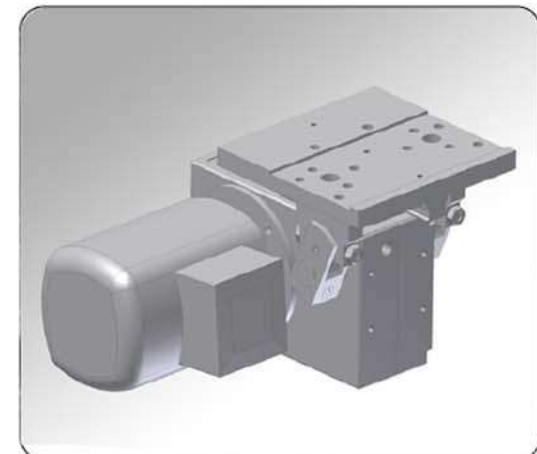

2299.001

Note :

2299.002

Note :

2299.011 Vertical meters with Alu-profile and mounting plate
 2299.012 Horizontal Feeder with Alu-profile and mounting plate

Note :

b	500	600	700	800	900	1000	1100	1200	Ordering Example
a	● ● ● ● ● ● ● ●								Transporter =2299
500									Typ = 011
									b= 800 mm = 800
									a= 500 mm = 0500
									Order nr: = 2299.011.800.0500

b	500	600	700	800	900	1000	1100	1200	Ordering Example
a	● ● ● ● ● ● ● ●								Transporter =2299
500									Typ = 012
									b= 800 mm = 800
									a= 500 mm = 0500
									Order nr: = 2299.012.800.0500