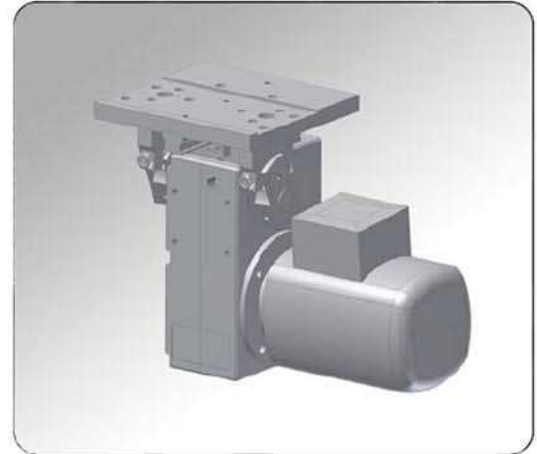

2299.001

Note :

2299.002

Note :

2299.011 Vertical meters with Alu-profile and mounting plate
 2299.012 Horizontal Feeder with Alu-profile and mounting plate

Note :

b	500	600	700	800	900	1000	1100	1200	Ordering Example
a	● ● ● ● ● ● ● ●								Transporter =2299
500									Typ = 011
									b= 800 mm = 800
									a= 500 mm = 0500
									Order nr: = 2299.011.800.0500

b	500	600	700	800	900	1000	1100	1200	Ordering Example
a	● ● ● ● ● ● ● ●								Transporter =2299
500									Typ = 012
									b= 800 mm = 800
									a= 500 mm = 0500
									Order nr: = 2299.012.800.0500