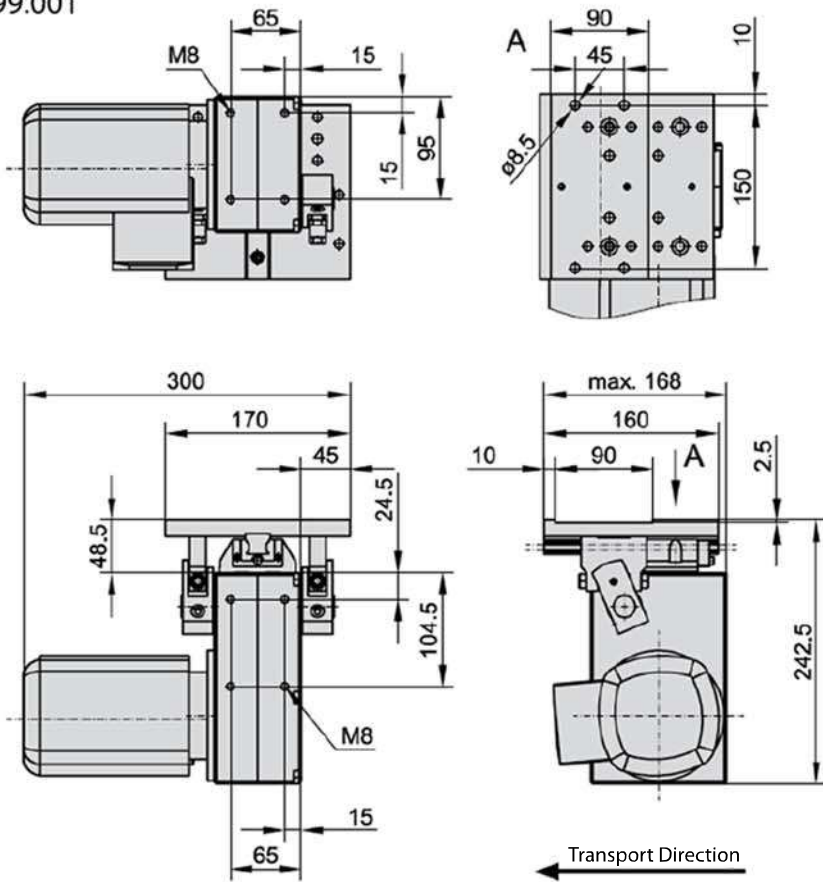

2299.001

Note :

2299.002

Note :

2299.011 Vertical meters with Alu-profile and mounting plate
 2299.012 Horizontal Feeder with Alu-profile and mounting plate

Note :

b	500	600	700	800	900	1000	1100	1200	Ordering Example
a	● ● ● ● ● ● ● ●								Transporter =2299
500									Typ = 011
									b= 800 mm = 800
									a= 500 mm = 0500
									Order nr: = 2299.011.800.0500

b	500	600	700	800	900	1000	1100	1200	Ordering Example
a	● ● ● ● ● ● ● ●								Transporter =2299
500									Typ = 012
									b= 800 mm = 800
									a= 500 mm = 0500
									Order nr: = 2299.012.800.0500