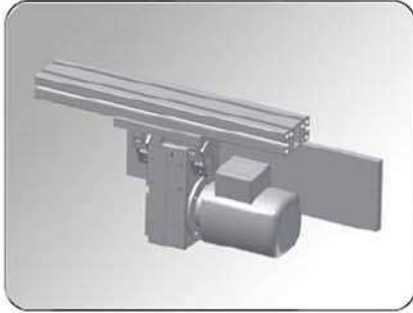

2299.001

Note :

2299.002

Note :

2299.011 Vertical meters with Alu-profile and mounting plate
 2299.012 Horizontal Feeder with Alu-profile and mounting plate

Note :

b	500	600	700	800	900	1000	1100	1200	Ordering Example
a	● ● ● ● ● ● ● ●								Transporter =2299
500									Typ = 011
									b= 800 mm = 800
									a= 500 mm = 0500
									Order nr: = 2299.011.800.0500

b	500	600	700	800	900	1000	1100	1200	Ordering Example
a	● ● ● ● ● ● ● ●								Transporter =2299
500									Typ = 012
									b= 800 mm = 800
									a= 500 mm = 0500
									Order nr: = 2299.012.800.0500