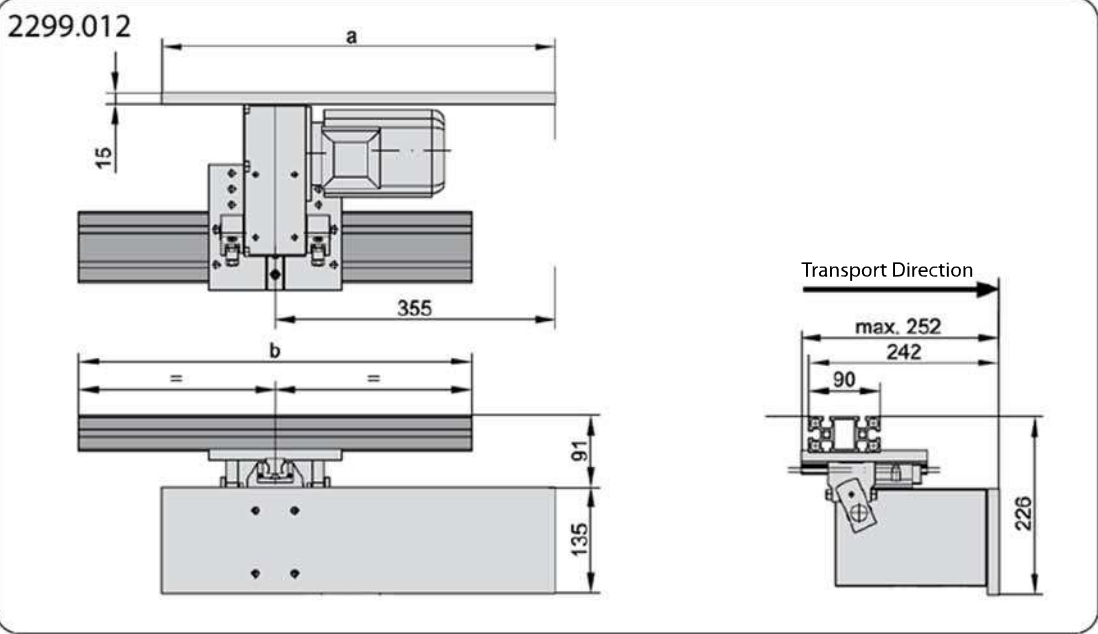

2299.001

Note :

2299.002

Note :

2299.011 Vertical meters with Alu-profile and mounting plate
 2299.012 Horizontal Feeder with Alu-profile and mounting plate

Note :

b	500	600	700	800	900	1000	1100	1200	Ordering Example
a	● ● ● ● ● ● ● ●								Transporter =2299
500									Typ = 011
									b= 800 mm = 800
									a= 500 mm = 0500
									Order nr: = 2299.011.800.0500

b	500	600	700	800	900	1000	1100	1200	Ordering Example
a	● ● ● ● ● ● ● ●								Transporter =2299
500									Typ = 012
									b= 800 mm = 800
									a= 500 mm = 0500
									Order nr: = 2299.012.800.0500